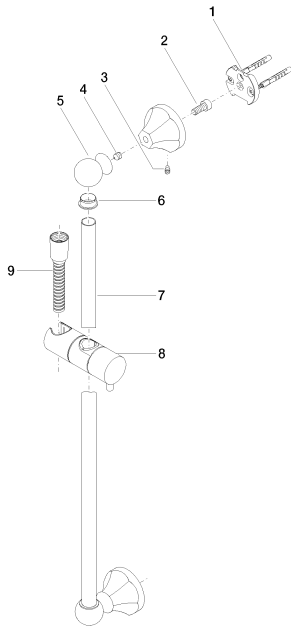

Bathtub - Madison
Slide bar set - polished chrome
Article number: 26 413 370-00

- Slide bar
- Flanges, diameter 2-3/8"
- Center to center 33-1/2"
- Metal shower hose 68-7/8" with anti-twist device
- Shower hose connection 1/2"
- Fits Madison
- NOTE: Hand shower sold separately. Please see hand shower options under the miscellaneous articles section of each series.

polished chrome

Dimensional drawing

All dimensions in mm / inch = mm x 0,0394

Bathtub - Madison
Slide bar set - polished chrome
Article number: 26 413 370-00

Bathtub - Madison
Slide bar set - polished chrome
Article number: 26 413 370-00

Recommended article

35 080 970-90 0010
Rough-in adapter -

28 450 370-00
Wall elbow - polished chrome

Bathtub - Madison
 Slide bar set - polished chrome
 Article number: 26 413 370-00

Spare parts list

Number	Item Number	Designation	Number of units
1	05 17 97 507 00 90	fixing set	2
2	09 30 30 048 90	screw	2
3	09 31 11 140 90	pin	2
4	09 31 11 002 90	pin	2
5	09 21 40 020-00	connection	2
6	09 18 40 009 90	sleeve	2
7	08 28 22 596-00	pipe	1
8	12 580 970-00	Slider - polished chrome	1
9	28 204 970-00	Metal shower hose 1/2" x 1/2" x 68-7/8" - polished chrome	1