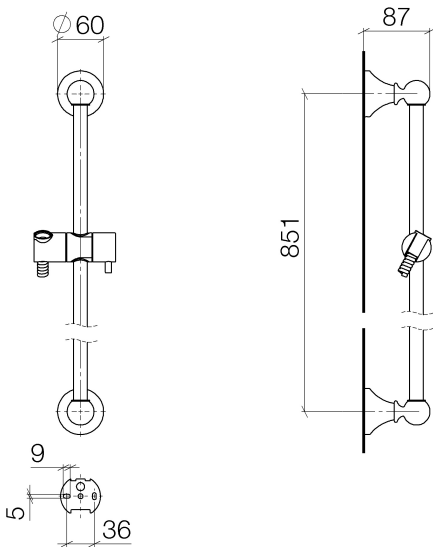

Bathtub - Madison
Slide bar set - polished chrome
Article number: 26 413 370-00

- Slide bar
- Flanges, diameter 2-3/8"
- Center to center 33-1/2"
- Metal shower hose 68-7/8" with anti-twist device
- Shower hose connection 1/2"
- Fits Madison
- NOTE: Hand shower sold separately. Please see hand shower options under the miscellaneous articles section of each series.

polished chrome

Dimensional drawing

All dimensions in mm / inch = mm x 0,0394

Bathtub - Madison
Slide bar set - polished chrome
Article number: 26 413 370-00

Bathtub - Madison
Slide bar set - polished chrome
Article number: 26 413 370-00

Recommended article

35 080 970-90 0010
Rough-in adapter -

28 450 370-00
Wall elbow - polished chrome

Bathtub - Madison
 Slide bar set - polished chrome
 Article number: 26 413 370-00

Spare parts list

Number	Item Number	Designation	Number of units
1	05 17 97 507 00 90	fixing set	2
2	09 30 30 048 90	screw	2
3	09 31 11 140 90	pin	2
4	09 31 11 002 90	pin	2
5	09 21 40 020-00	connection	2
6	09 18 40 009 90	sleeve	2
7	08 28 22 596-00	pipe	1
8	12 580 970-00	Slider - polished chrome	1
9	28 204 970-00	Metal shower hose 1/2" x 1/2" x 68-7/8" - polished chrome	1